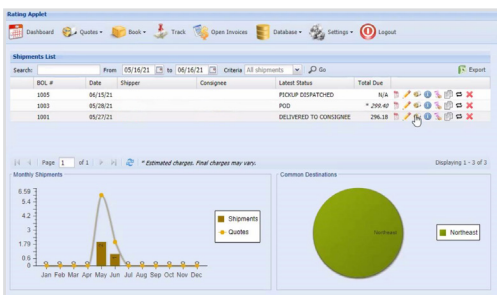

With Aim, your personalized online dashboard allows you to quickly and easily book your loads from a list of approved LTL carriers who will meet the needs of your shipment. You'll be able to choose the carrier with the delivery timeline and cost that works best for you. Plus you can track loads, review invoices, review shipping data and more!

BOOK YOUR NEXT LOAD:

Representative
Phone Number
Email Address
www.aimntls.com