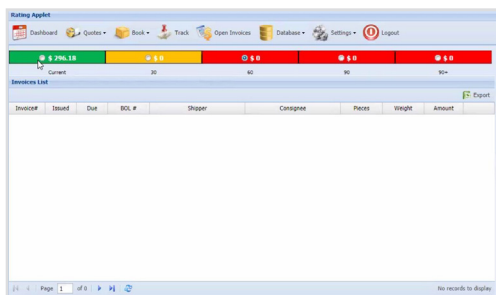

With Aim, your personalized online dashboard allows you to quickly and easily book your loads from a list of approved LTL carriers who will meet the needs of your shipment. You'll be able to choose the carrier with the delivery timeline and cost that works best for you. Plus you can track loads, review invoices, review shipping data and more!

BOOK YOUR NEXT LOAD:

Representative
Phone Number
Email Address
www.aimntls.com