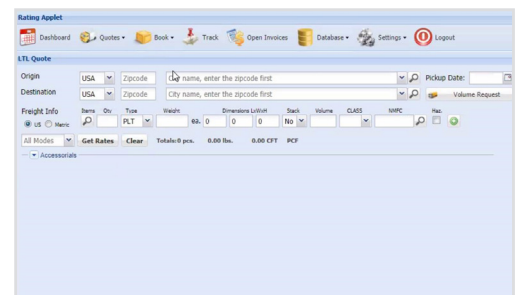

With Aim, your personalized online dashboard allows you to quickly and easily book your loads from a list of approved LTL carriers who will meet the needs of your shipment. You'll be able to choose the carrier with the delivery timeline and cost that works best for you. Plus you can track loads, review invoices, review shipping data and more!

BOOK YOUR NEXT LOAD:

Representative
Phone Number
Email Address
www.aimntls.com